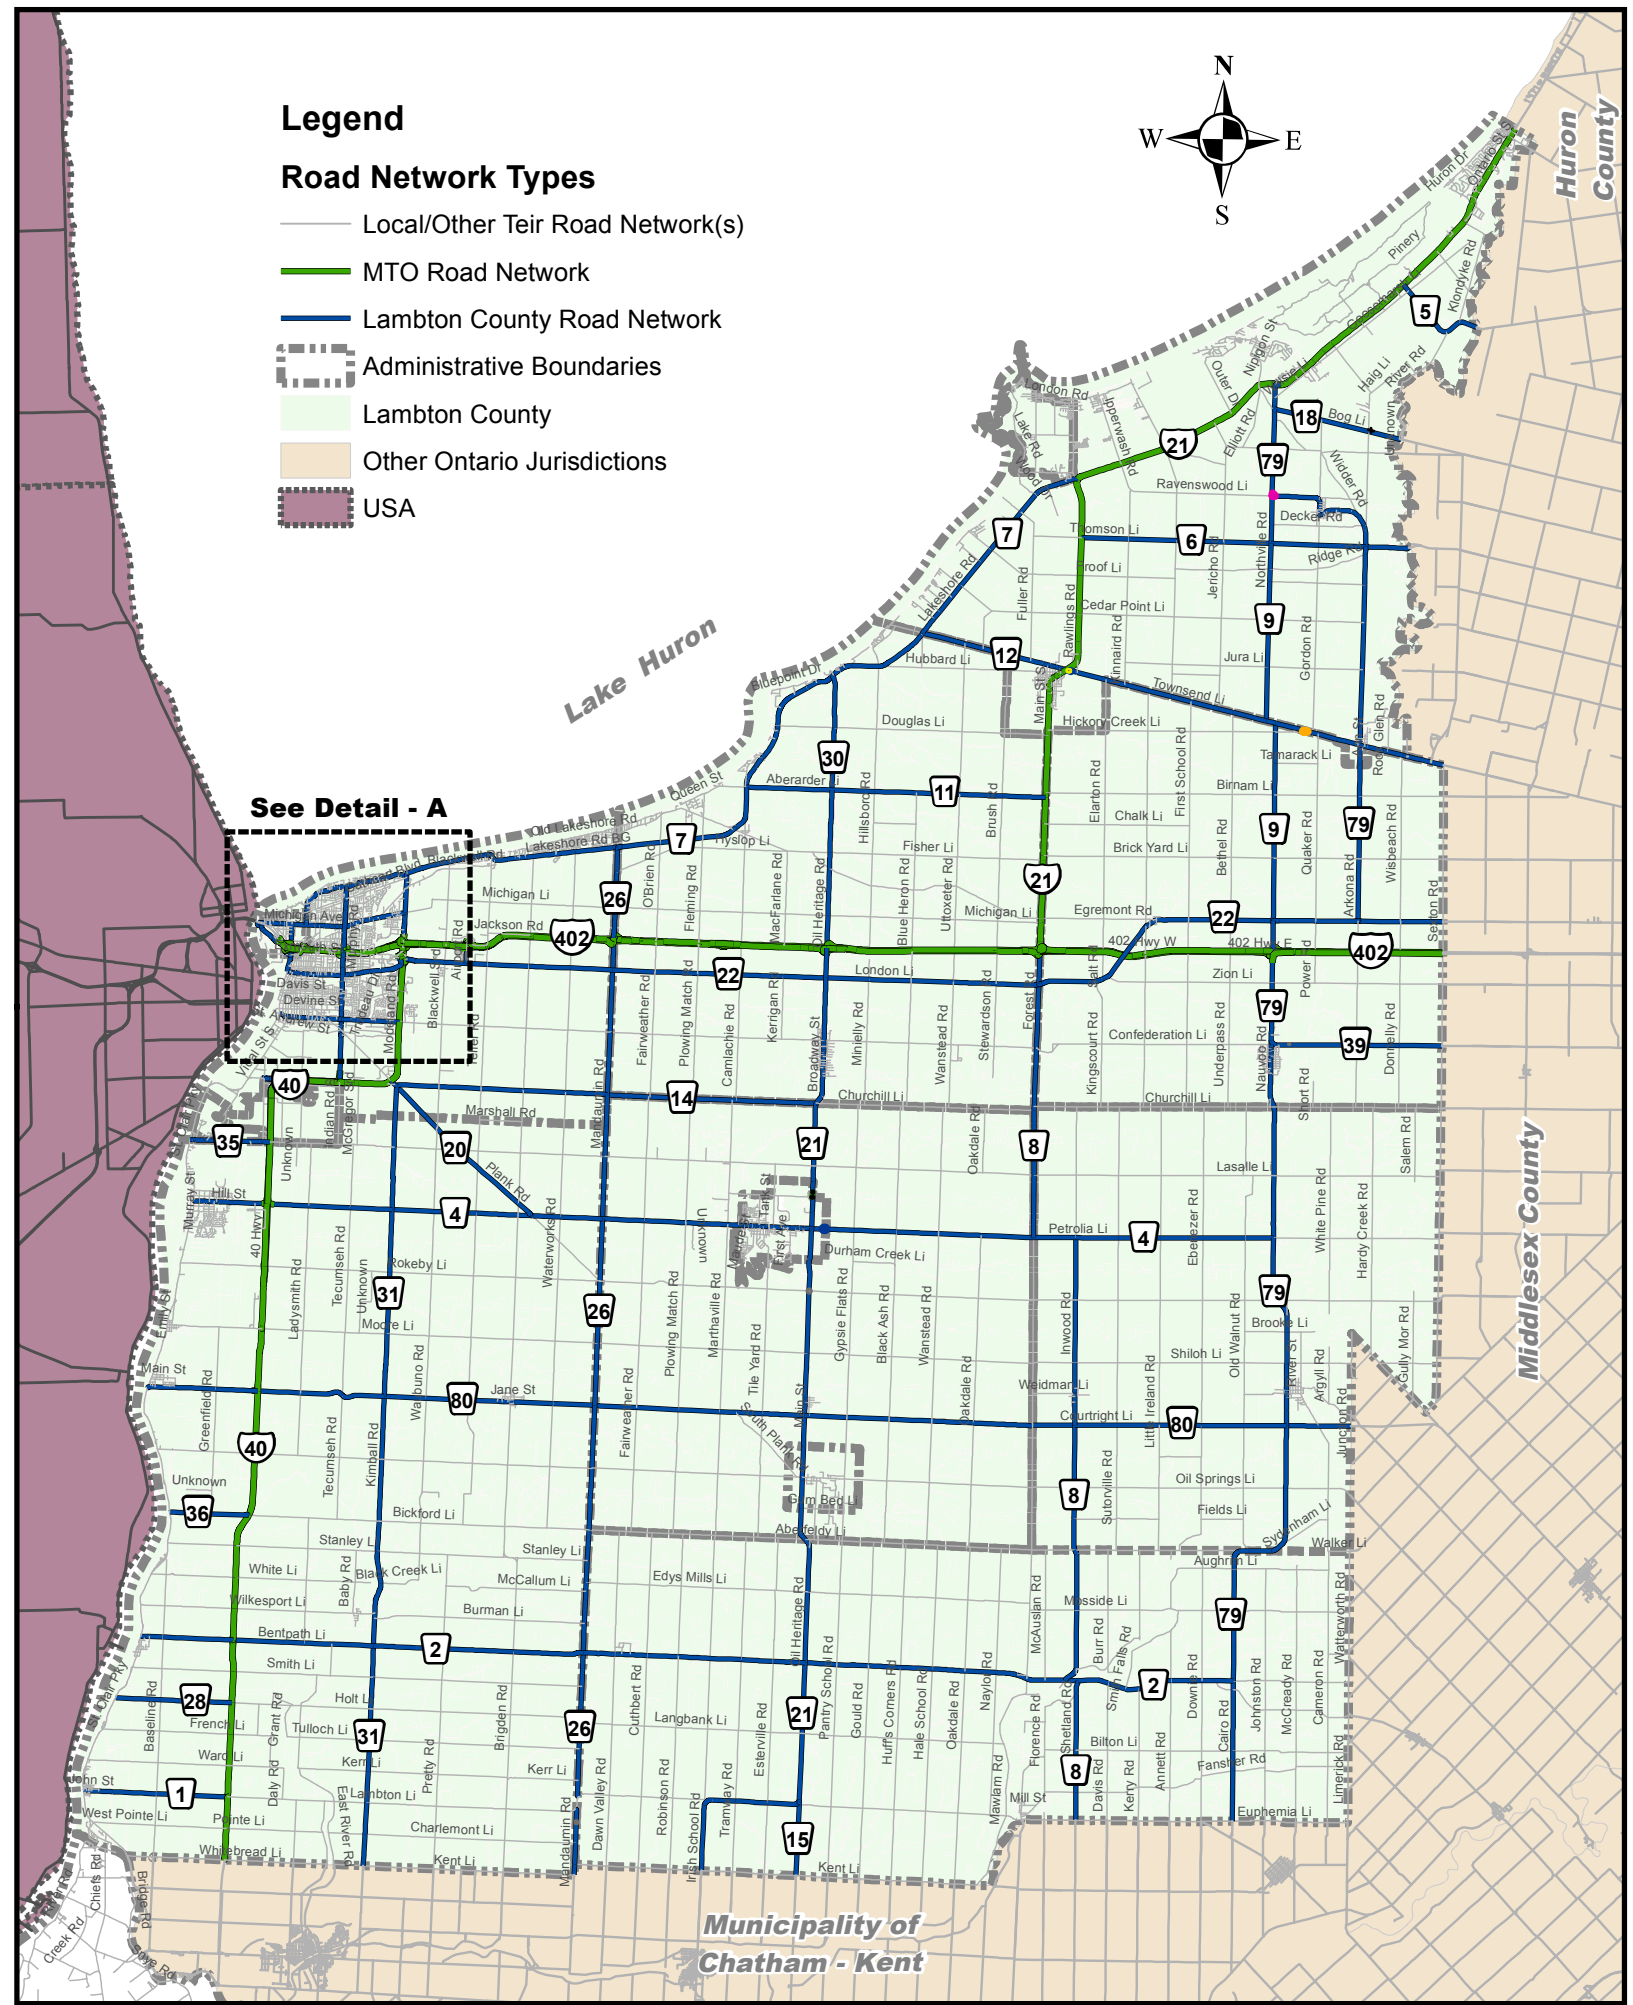

COUNTY OF LAMBTON

County Roadways Within The City of Sarnia

North / South	
Venetian Boulevard	County Road 24
Front Street	County Road 33
Indian Road	County Road 29
Modeland Road	County Road 27
Airport Road	County Road 23
East / West	
Lakeshore Road	County Road 7
Michigan Road	County Road 19
London Line	County Road 22
London Road	County Road 16
Confederation Road	County Road 25

Detail - A

Legend

Road Network Types

- Local/Other Teir Road Network(s)
- MTO Road Network
- Lambton County Road Network
- Administrative Boundaries
- Lambton County
- Other Ontario Jurisdictions
- USA

See Detail - A