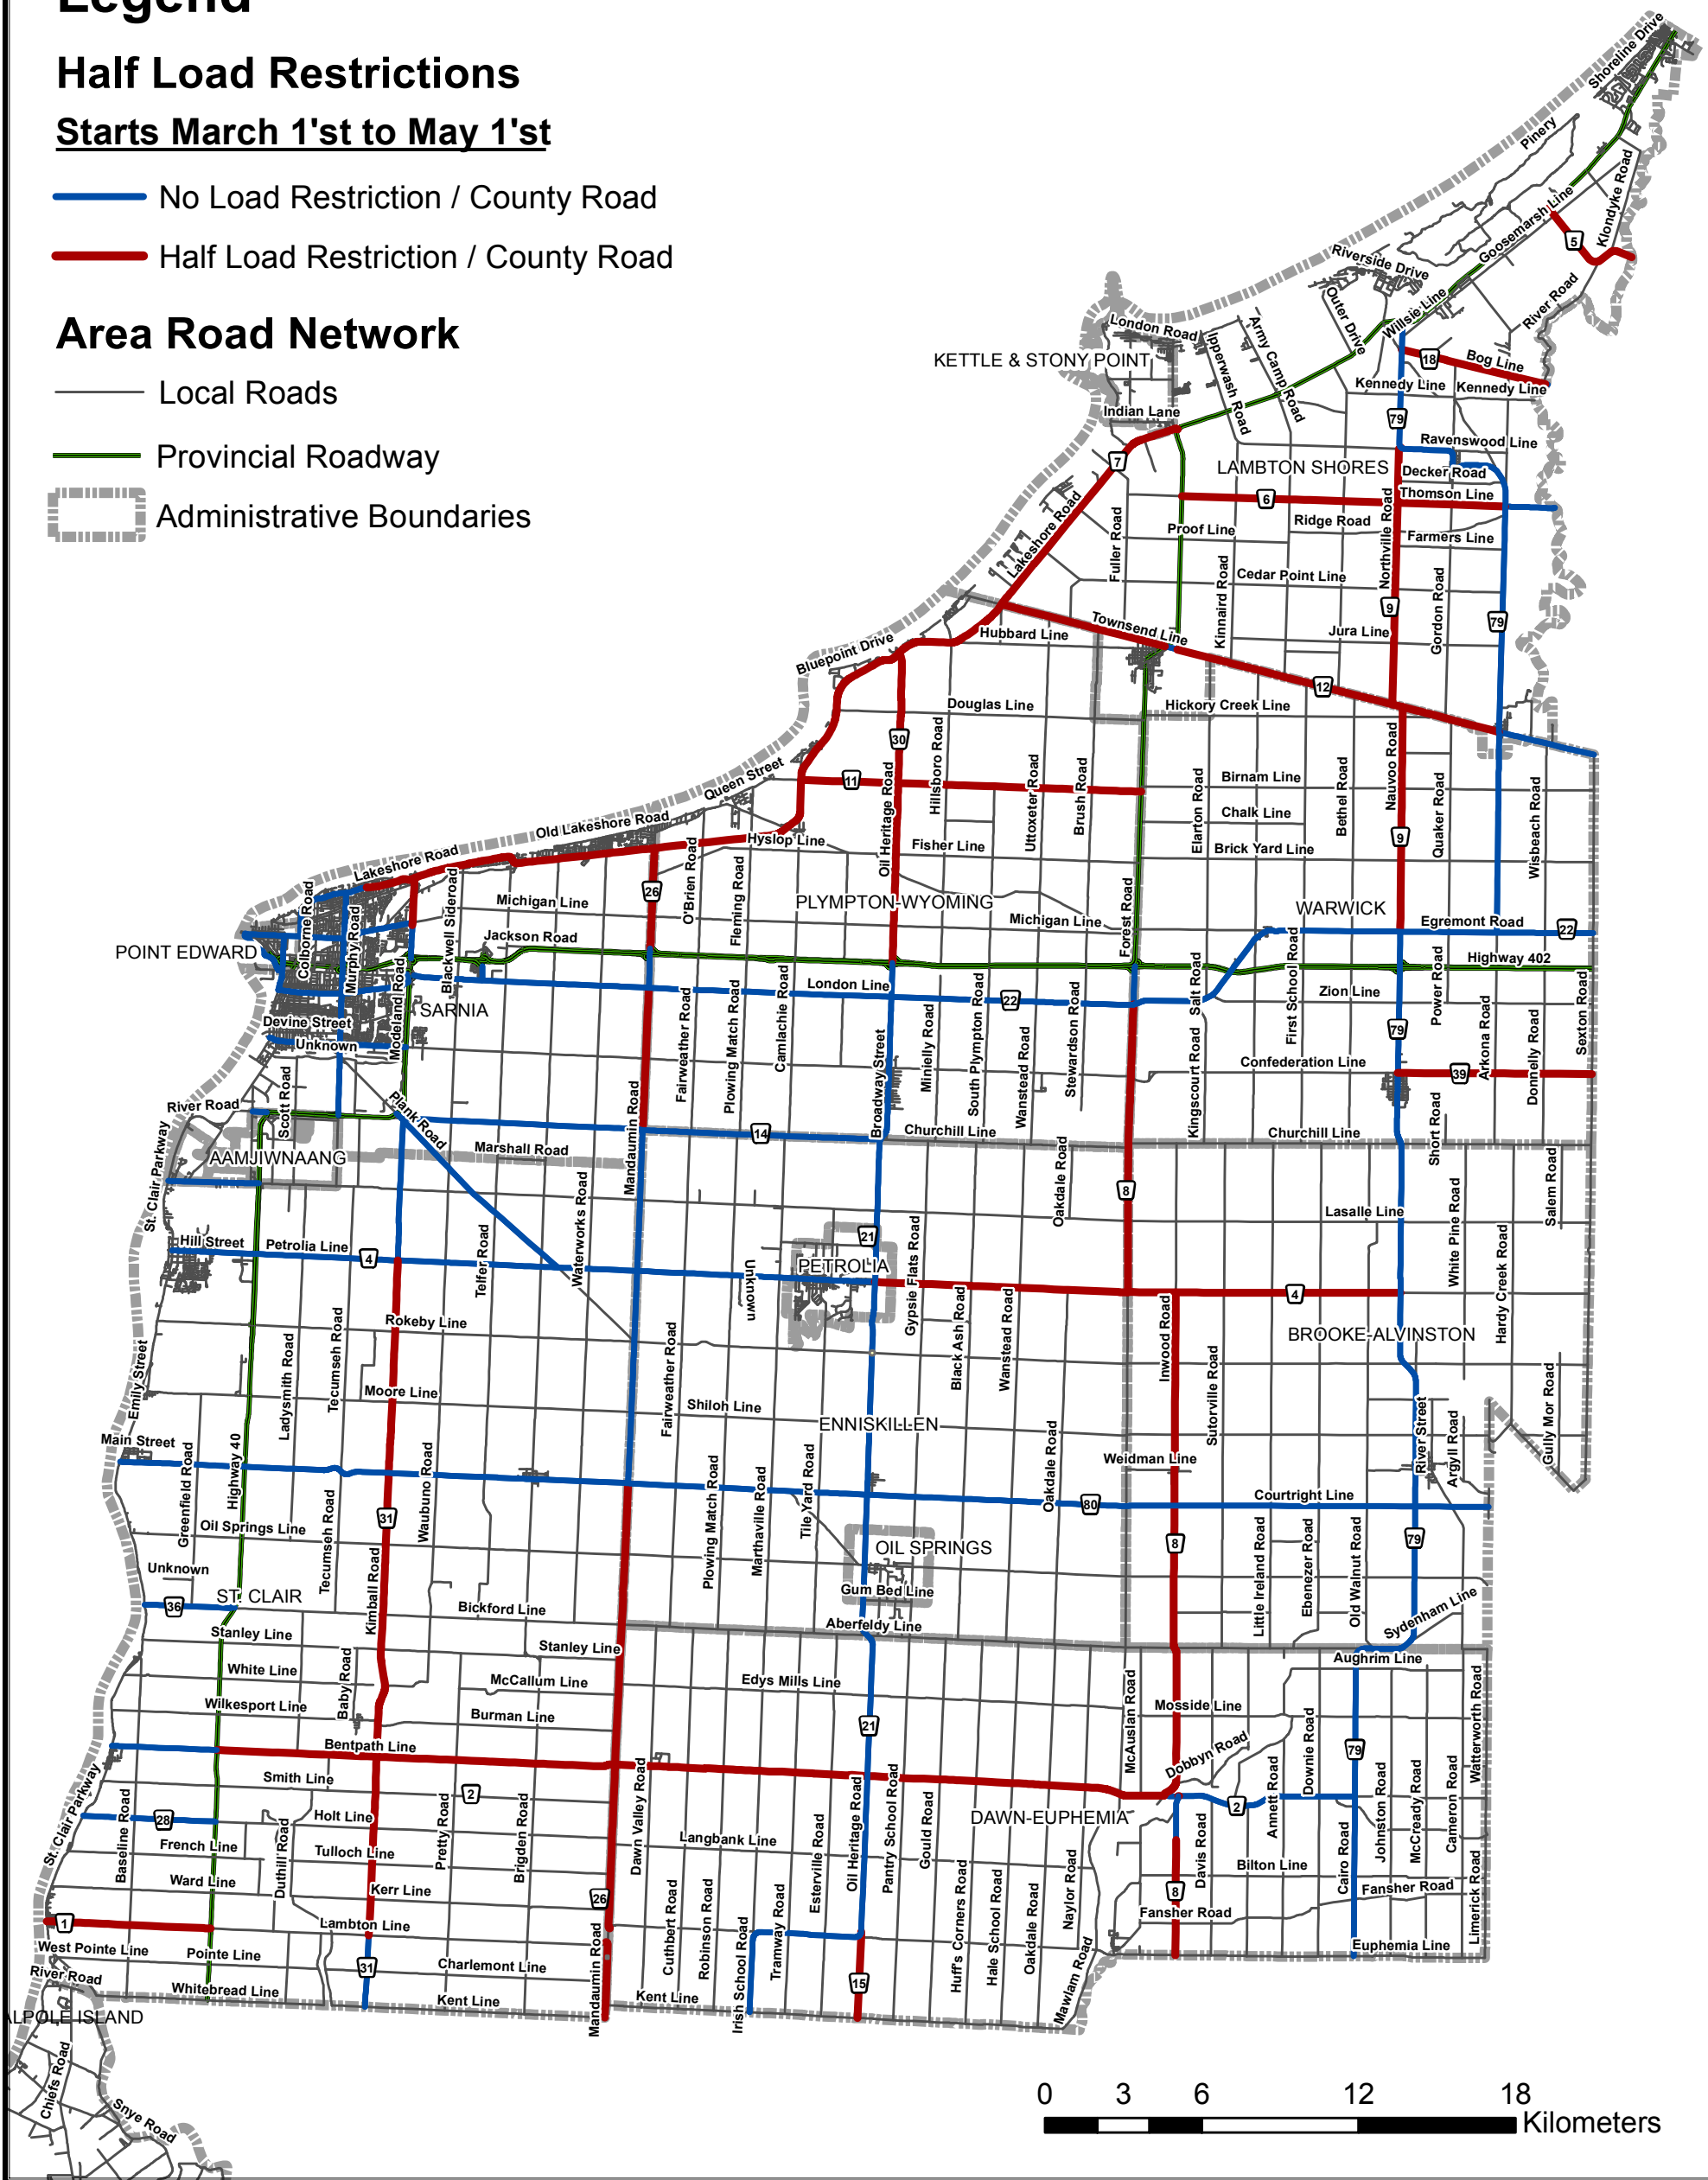

Half Load Restrictions By-Law 10 of 2017 Figure 1

Legend

Half Load Restrictions

Starts March 1'st to May 1'st

- No Load Restriction / County Road
- Half Load Restriction / County Road

Area Road Network

- Local Roads
- Provincial Roadway
- Administrative Boundaries

0 3 6 12 18 Kilometers