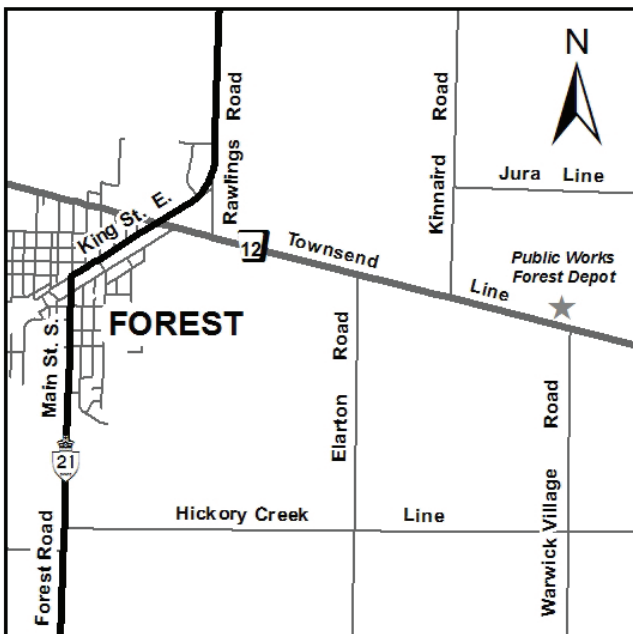

ALSO ACCEPTED:

Sharps (Hypodermic Needles)

NOT ACCEPTED:

PCB's, commercial, industrial, radioactive wastes, tires, explosives (flares & ammunition)

Household Hazardous Waste Depot - Mobile Event

Saturday, August 25, 2018

9:30 am - 2:00 pm

Services paid for by the County of Lambton. Waste management collection services provided by Clean Harbors Canada Inc.

This service is intended to accept household hazardous waste from County of Lambton residents only.

Hazardous waste generated from private businesses and community collection programs will NOT be accepted.

**Public Works Forest Depot, 6958 Townsend Line,
LAMBTON SHORES, Ontario.**

IN PARTNERSHIP WITH

ORANGEDROP
Make the drop.ca