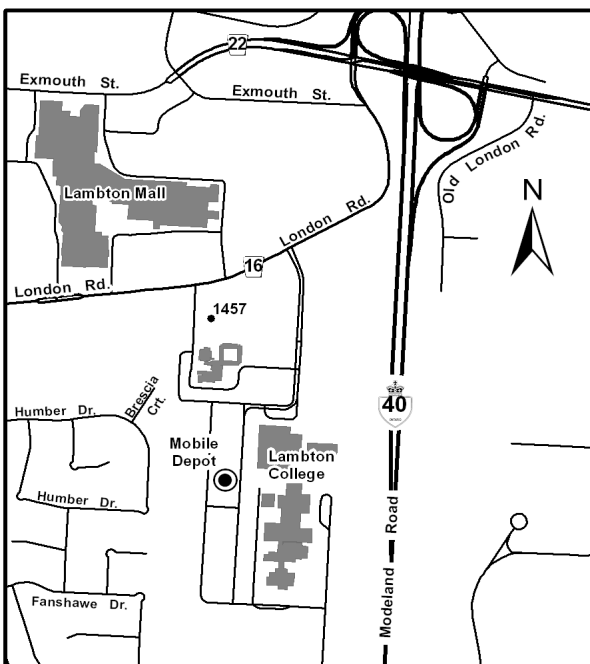

ALSO ACCEPTED:

Sharps (Hypodermic Needles)

NOT ACCEPTED:

PCB's, commercial, industrial, radioactive wastes, tires, explosives (flares & ammunition)

Household Hazardous Waste Depot - Mobile Event
Saturday, June 16, 2018
9:30 am - 2:00 pm

Services paid for by the County of Lambton. Waste management collection services provided by Clean Harbors Canada Inc.

This service is intended to accept household hazardous waste from County of Lambton residents only.

Hazardous waste generated from private businesses and community collection programs will NOT be accepted.

**Lambton College Parking Lot, 1457 London Road,
SARNIA, Ontario**

IN PARTNERSHIP WITH